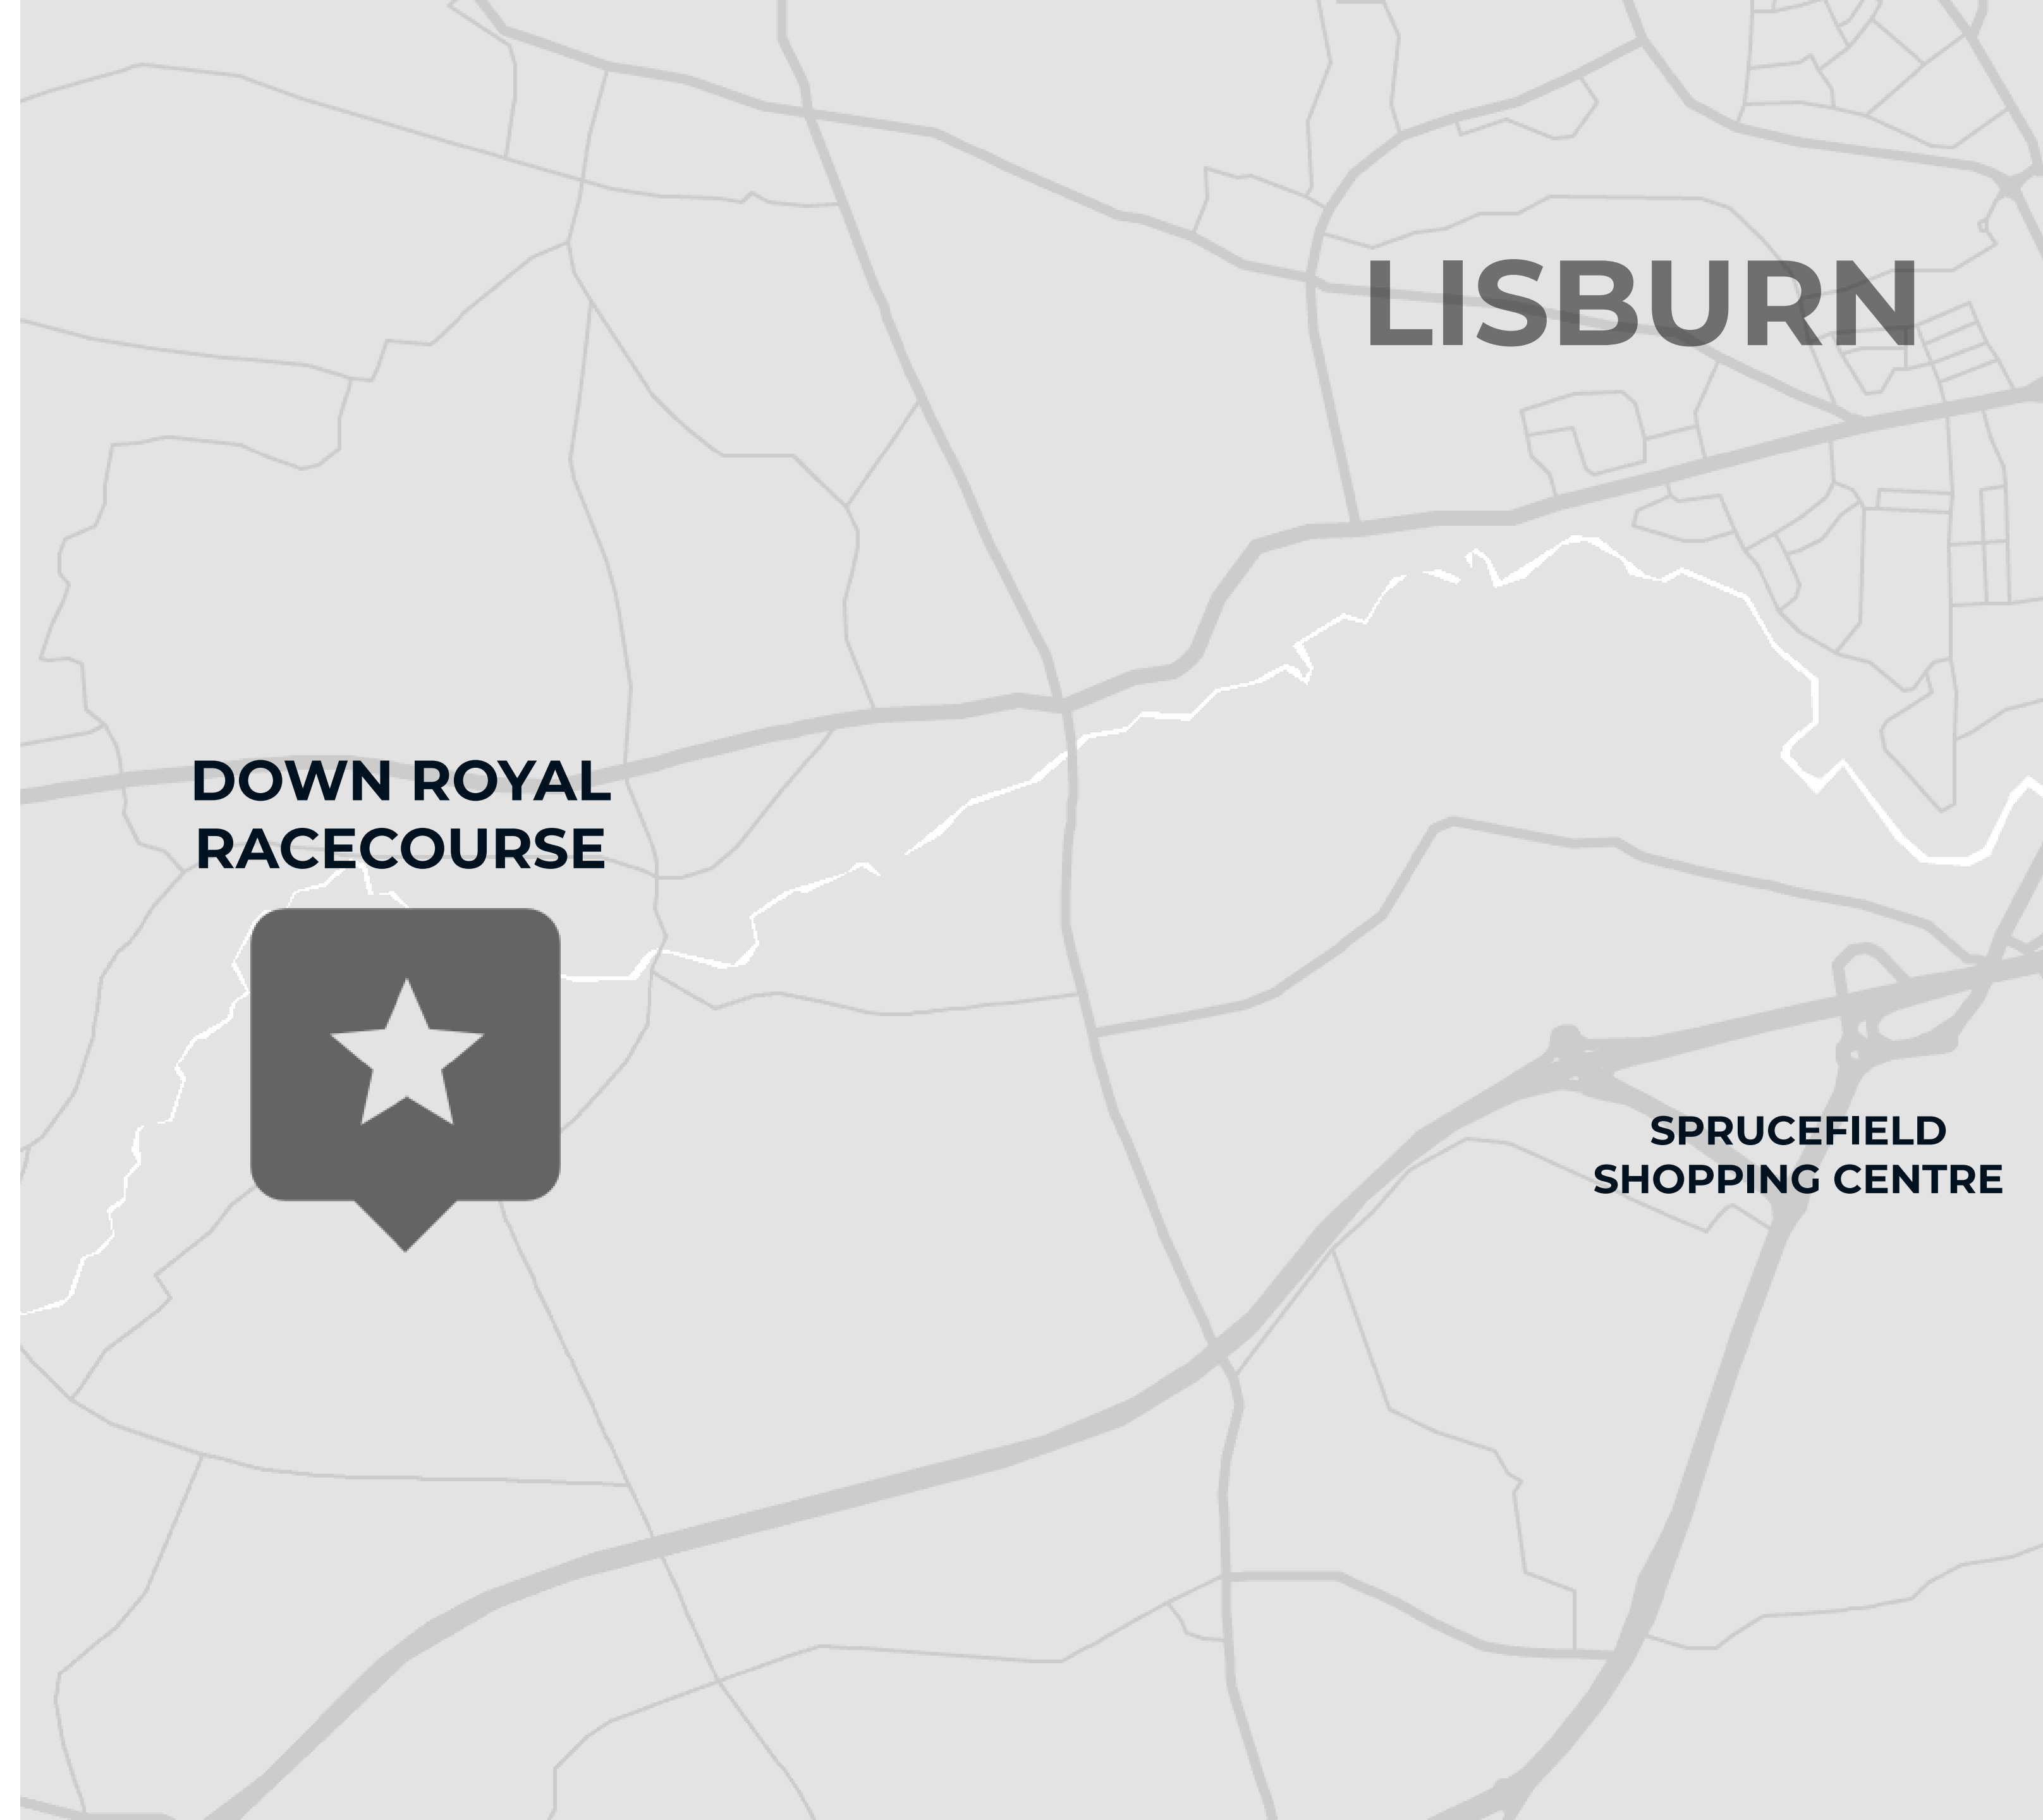

## LOCATION

# How to find us

---

Getting to Down Royal couldn't be easier; situated in the heart of the countryside the Racecourse is located **just minutes from the M1 and A1 dual carriageway – main routes to Dublin and Belfast.**

Down Royal Racecourse  
Maze, Lisburn, Co Down,  
Northern Ireland  
BT27 5RW

**25 minutes**  
from  
George Best City  
Airport

**30 minutes**  
from  
Belfast  
International

**20 minutes**  
from  
Belfast City  
Centre

**25 minutes**  
from  
Dublin

DOWN ROYAL: *Beyond the Racecourse*